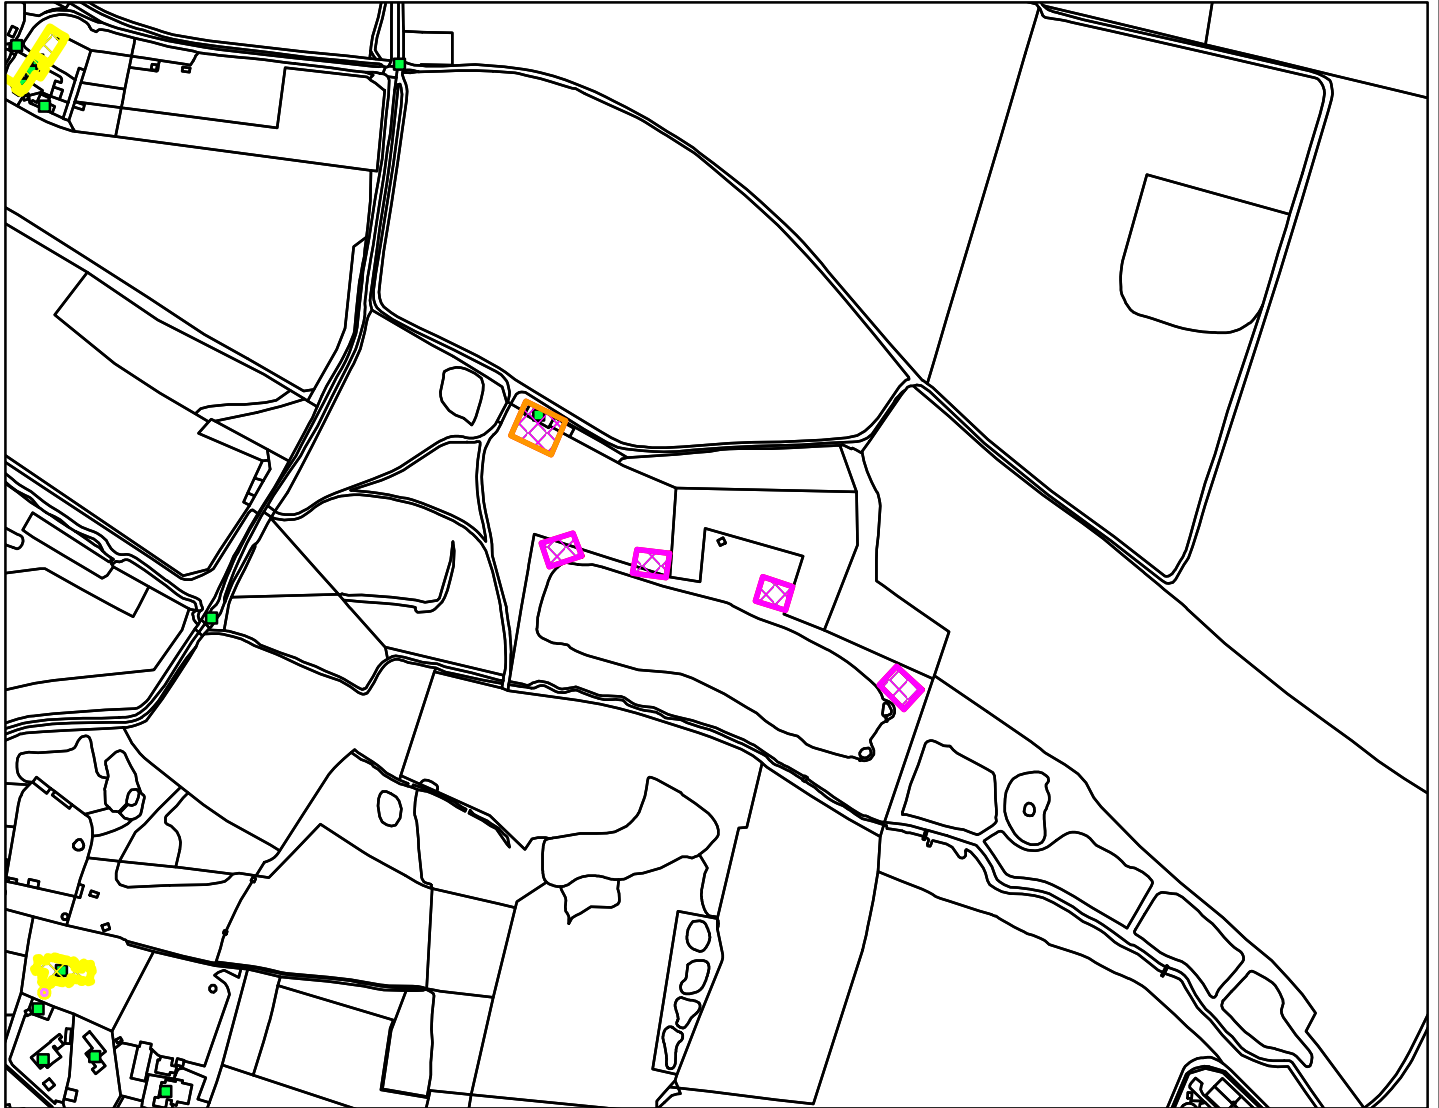

23/01819/F

Borough Council of
**King's Lynn &
West Norfolk**

Deer Park East of St Thomas Lane Snettisham PE31 6SR

Legend

Scale: 1:5,000

Reproduced from the Ordnance Survey map with permission of the Controller of His Majesty's Stationery Office © Crown Copyright 2023.

Unauthorised reproduction infringes Crown Copyright and may lead to prosecution or civil proceedings.

Organisation	BCKLWN
Department	Department
Comments	
Date	22/03/2024
MSA Number	0100024314